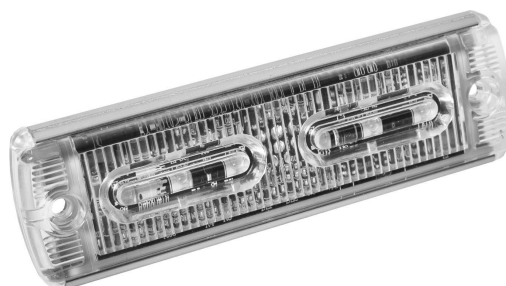

Grill Lights LED DELTA 2x6

SIZES: 91 mm length, 28 mm height, 7,7 mm width

AVAILABLE TYPES OF BRACKETS: screws or 3M tape

3 FLASH MODES

POWER CONSUMPTION: 12V 0,46A, 24V 0,25A

AVAILABLE LED COLOR: amber, blue

FREQUENCY OF FLASHING: 2Hz

TEMPERATURE RANGE: - 30°C to + 55°C

LIGHTING SOURCE: 6 pcs diod of 3W leds

CERTIFICATES: E9 R65, E20 R 10