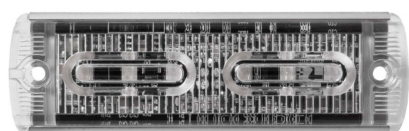

Grill Lights LED DELTA 2x6

SIZES: 91 mm length, 28 mm height, 7,7 mm width

AVAILABLE TYPES OF BRACKETS: screws or 3M tape

3 FLASH MODES

POWER CONSUMPTION: 12V 0,46A, 24V 0,25A

AVAILABLE LED COLOR: amber, blue

FREQUENCY OF FLASHING: 2Hz

TEMPERATURE RANGE: - 30°C to + 55°C

LIGHTING SOURCE: 6 pcs diod of 3W leds

CERTIFICATES: E9 R65, E20 R 10