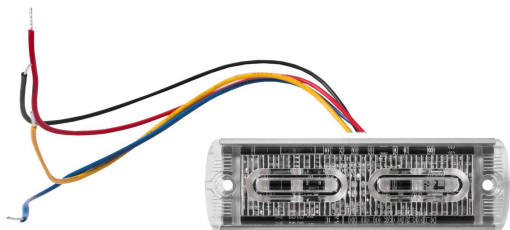

Grill Lights LED DELTA 2x6

SIZES: 91 mm length, 28 mm height, 7,7 mm width

AVAILABLE TYPES OF BRACKETS: screws or 3M tape

3 FLASH MODES

POWER CONSUMPTION: 12V 0,46A, 24V 0,25A

AVAILABLE LED COLOR: amber, blue

FREQUENCY OF FLASHING: 2Hz

TEMPERATURE RANGE: - 30°C to + 55°C

LIGHTING SOURCE: 6 pcs diod of 3W leds

CERTIFICATES: E9 R65, E20 R 10