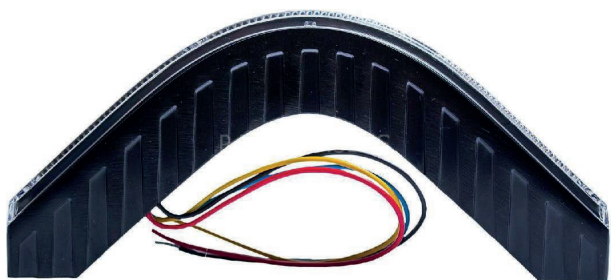

Grill Lights Led Verona 2x12

SIZES: 170mm length, 30 mm high, 75 mm width

WEIGHT:

AVAILABLE TYPES OF BRACKETS:

FLASH MODES: 3 flash modes

POWER CONSUMPTION: 12V 0,40A 24V 0,26A

AVAILABLE LED COLOR:   amber, blue,

FREQUENCY OF FLASHING: 2Hz

TEMPERATURE RANGE: - 30°C to + 55°C

LIGHTING SOURCE: 12 pcs diod of 3W leds

CERTIFICATES: E9 R65, E20 R10